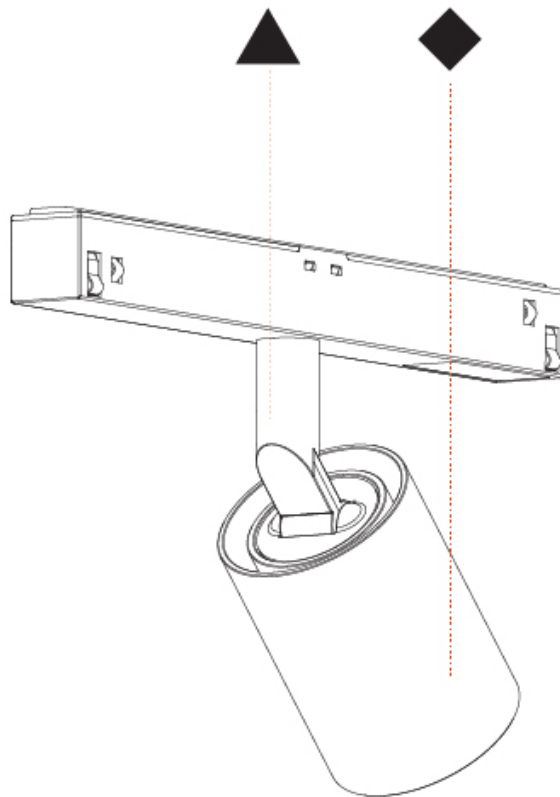

CENTRIQ FOR CLICKTRACK TRACK

A3T107-

PROJECT	_____
TYPE	_____
SPECIFIER	_____
QUANTITY	_____
DATE	_____

A