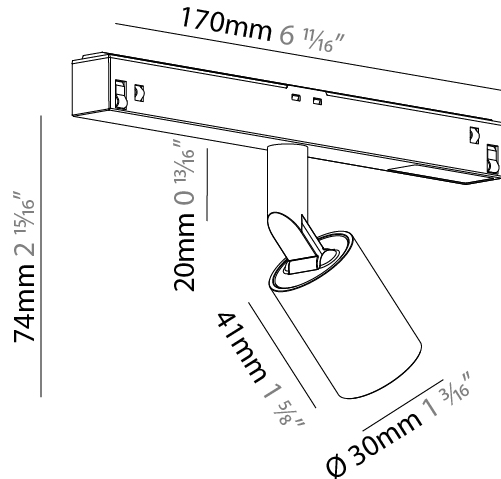

1. To build a product code in our configurator select the specify button on the base model # product page
2. To build a manual product code on this datasheet choose from the options listed below in blue font and add the suffix to the base model #

GENERAL

Series: Centriq
Subseries: Centriq for Clicktrack
Brand: Prolicht
Division: Architectural
Mounting Type: Track
Mounting Location: Ceiling
Subcategory: Spots

PHYSICAL

Shape: Cylinder
Diameter (mm): 30
Diameter (in): 1 3/16
Length (mm): 170
Length (in): 6 11/16
Height (mm): 74
Height (in): 2 15/16
Light Distribution: Adjustable / Direct
Fixture Finish: SSR / BKV / CWI / CRY / HAB / UFT / ITA / RUA / FTG / MYG / LOD / PUS / FRO / FUP / KIA / POP / BLS / SPG / MEY / GOH / GUM / CHC / COM / ABZ / JAG / OBR / MOS / ROR
Fixture Material: Aluminum

ELECTRICAL

Lamp Type: LED (Zhaga Standard)
Input Wattage (W): 4
Total Output Wattage (W): 3.6
Dimming: Non-Dimmable
Driver Included: No
Driver Location: Remote
Driver Type: Constant Voltage - Universal
Driver Class: Class 2
Input Voltage (V): 48
Constant Current (MA): 340
Upon Request: 0-10Vdc dimming / DALI dimming

LED

Number of LEDs: 1
Color Temperature (°K): 2700 / 3000 / 4000
Max. Delivered Lumen (lm): 260 / 270 / 290
CRI: >90 CRI

OPTICAL

Optic°: 24 / 32
Adjustability: Rotational 360°; Tilt 90° (±45°)

RATINGS AND CERTIFICATIONS

Certified By: Certified for North American Standards
IP rating: IP20